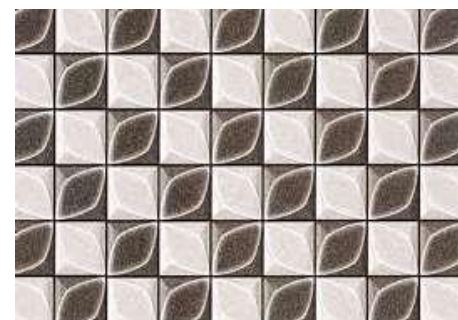

300x450 SILICA CUBIX M/O